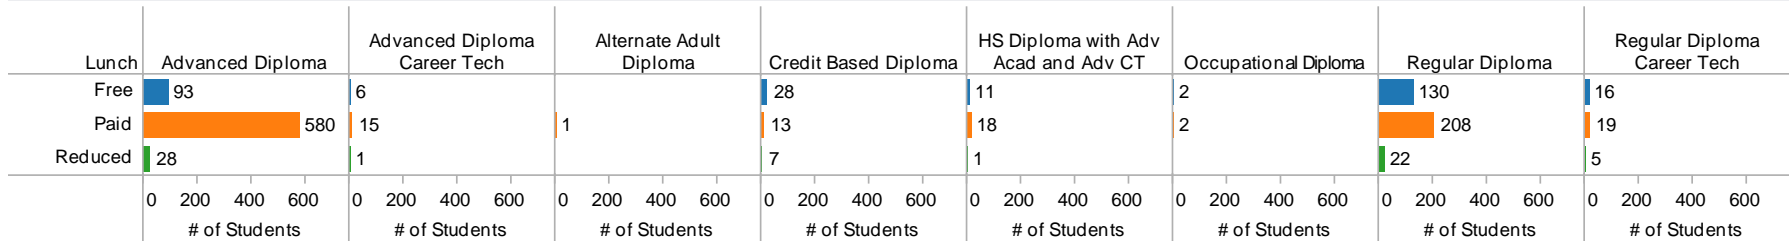

Diploma Type

2010 HS Graduates Enrolled in Surrounding States by Diploma Type and Lunch

Lunch ■ Free ■ Paid ■ Reduced

2010 HS Graduates Enrolled in Surrounding States by Diploma Type and IHE Type

Career Tech ■ Concentrator ■ No Career Tech ■ Participant