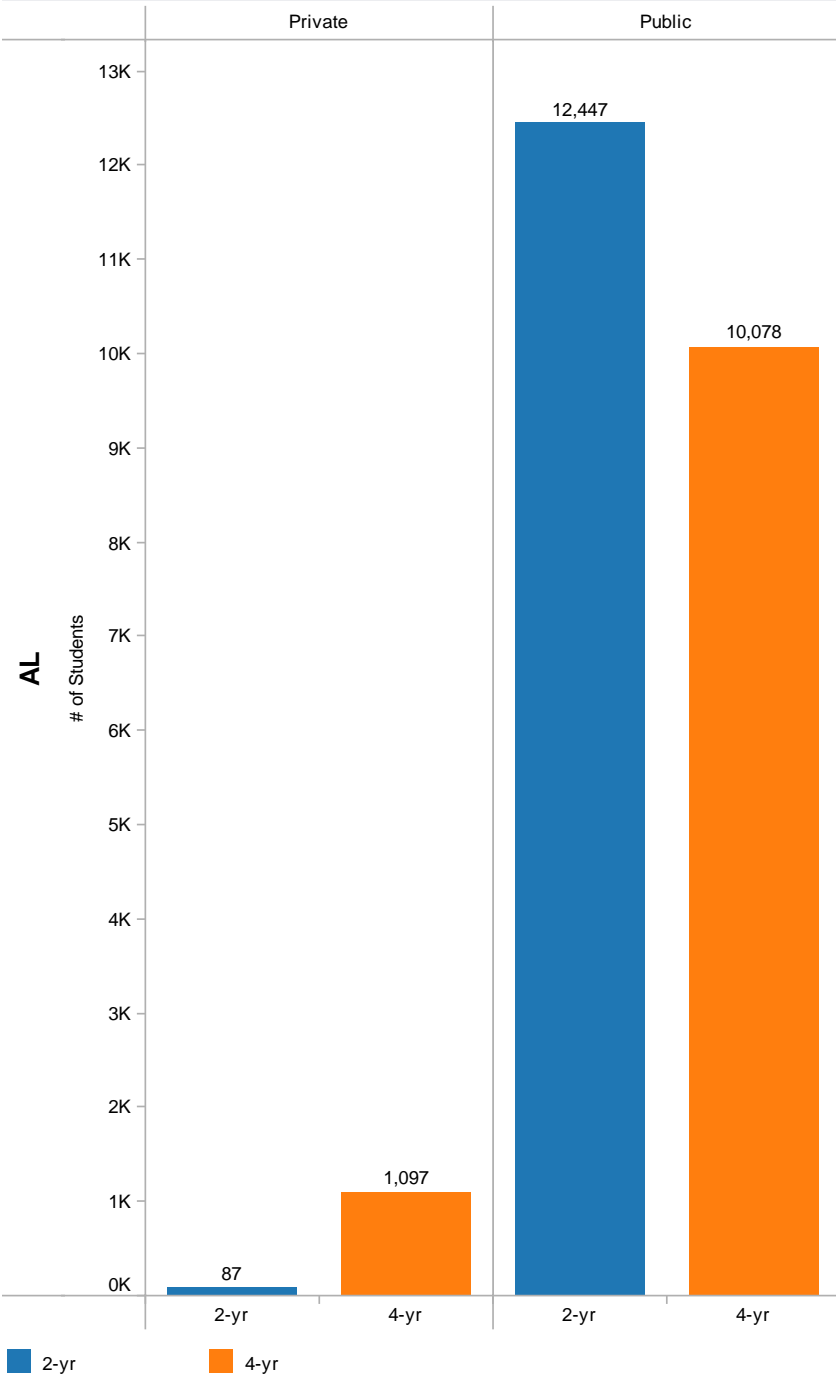

2010 HS Graduates Enrolled in IHE in Alabama