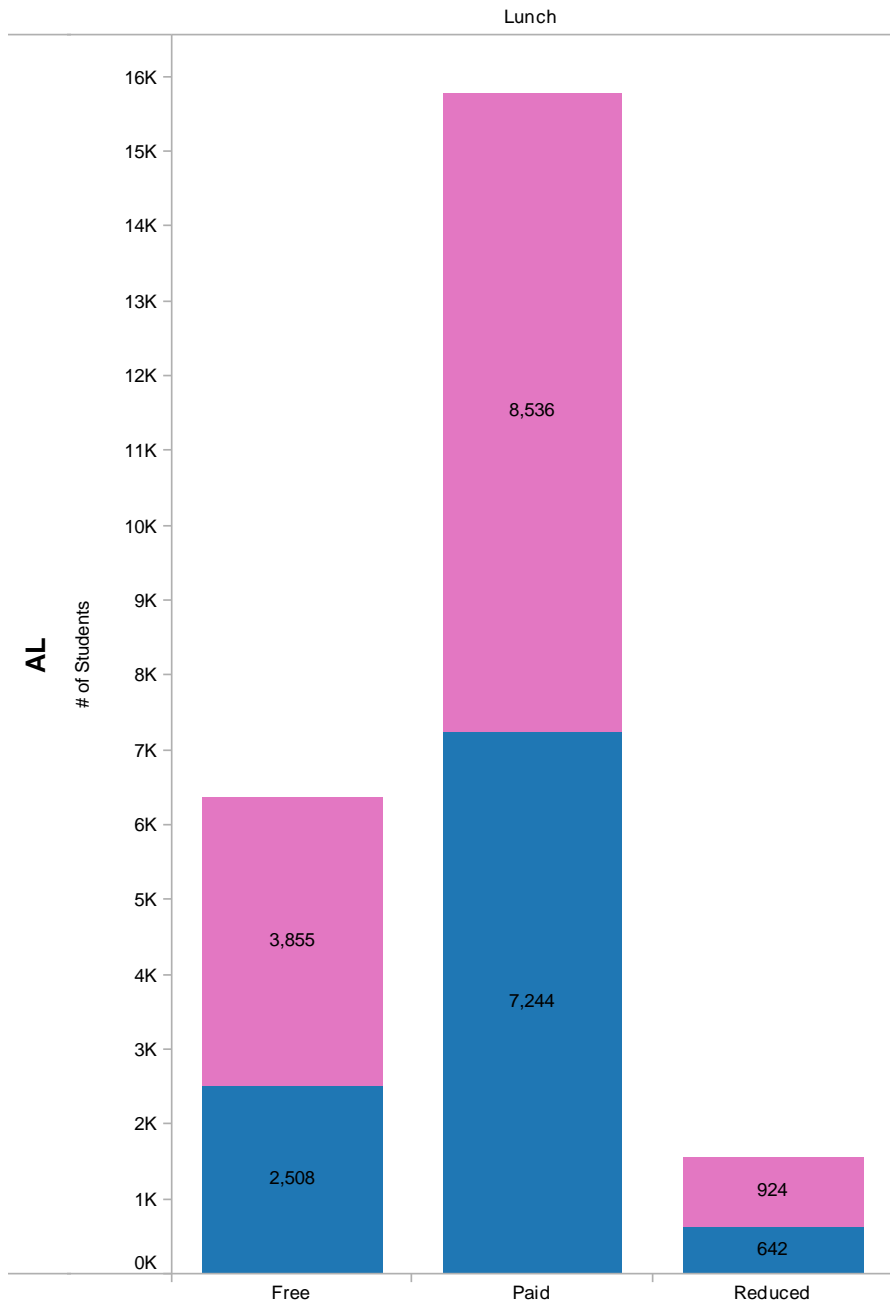

2010 HS Graduates Enrolled in IHE in Surrounding States by Lunch Type

Gender
■ Female
■ Male