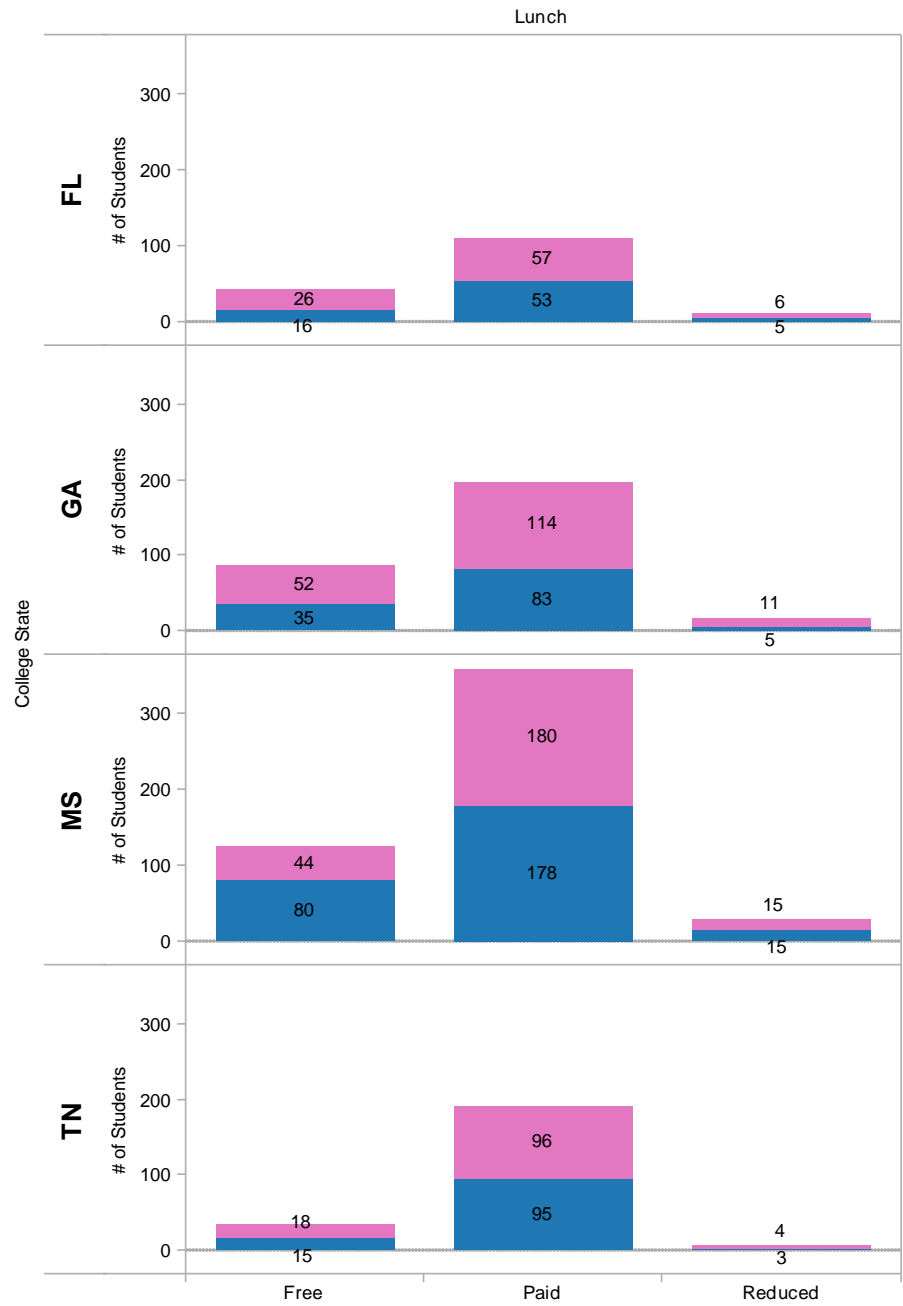

2010 HS Graduates Enrolled in IHE in Surrounding States by Lunch Type

Gender
■ Female
■ Male