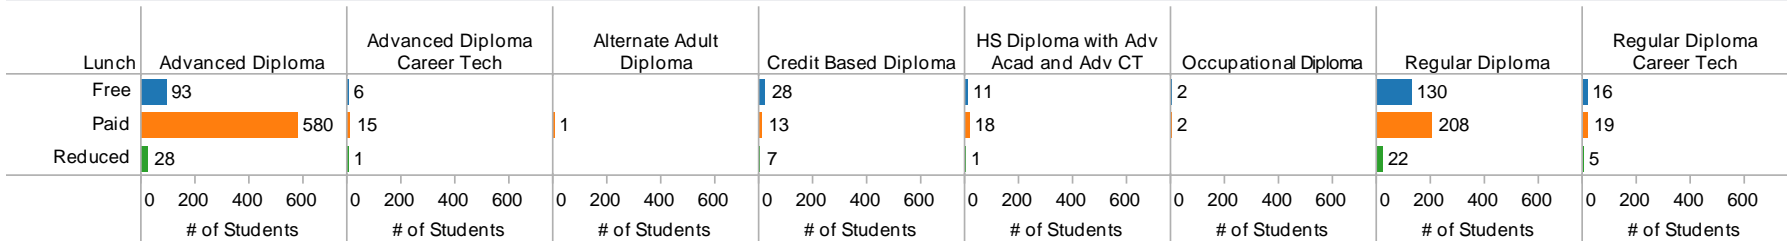

Diploma Type

2010 HS Graduates Enrolled in Surrounding States by Diploma Type and Lunch

Lunch ■ Free ■ Paid ■ Reduced

2010 HS Graduates Enrolled in Surrounding States by Diploma Type and IHE Type

Career Tech ■ Concentrator ■ No Career Tech ■ Participant