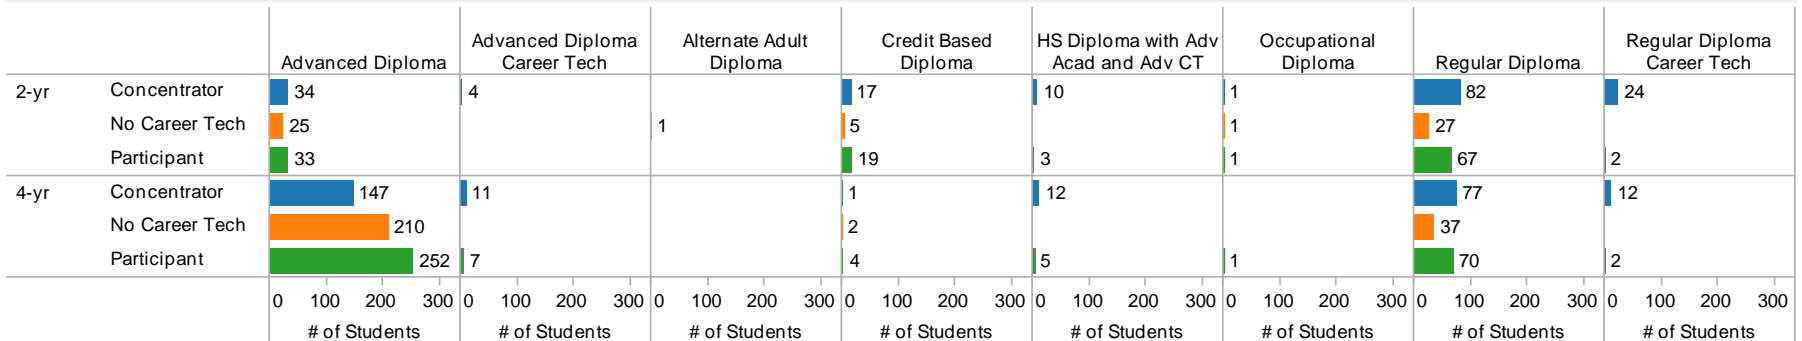

Diploma Type

2010 HS Graduates Enrolled in Surrounding States by Diploma Type and Lunch

Lunch ■ Free ■ Paid ■ Reduced

2010 HS Graduates Enrolled in Surrounding States by Diploma Type and IHE Type

Career Tech ■ Concentrator ■ No Career Tech ■ Participant