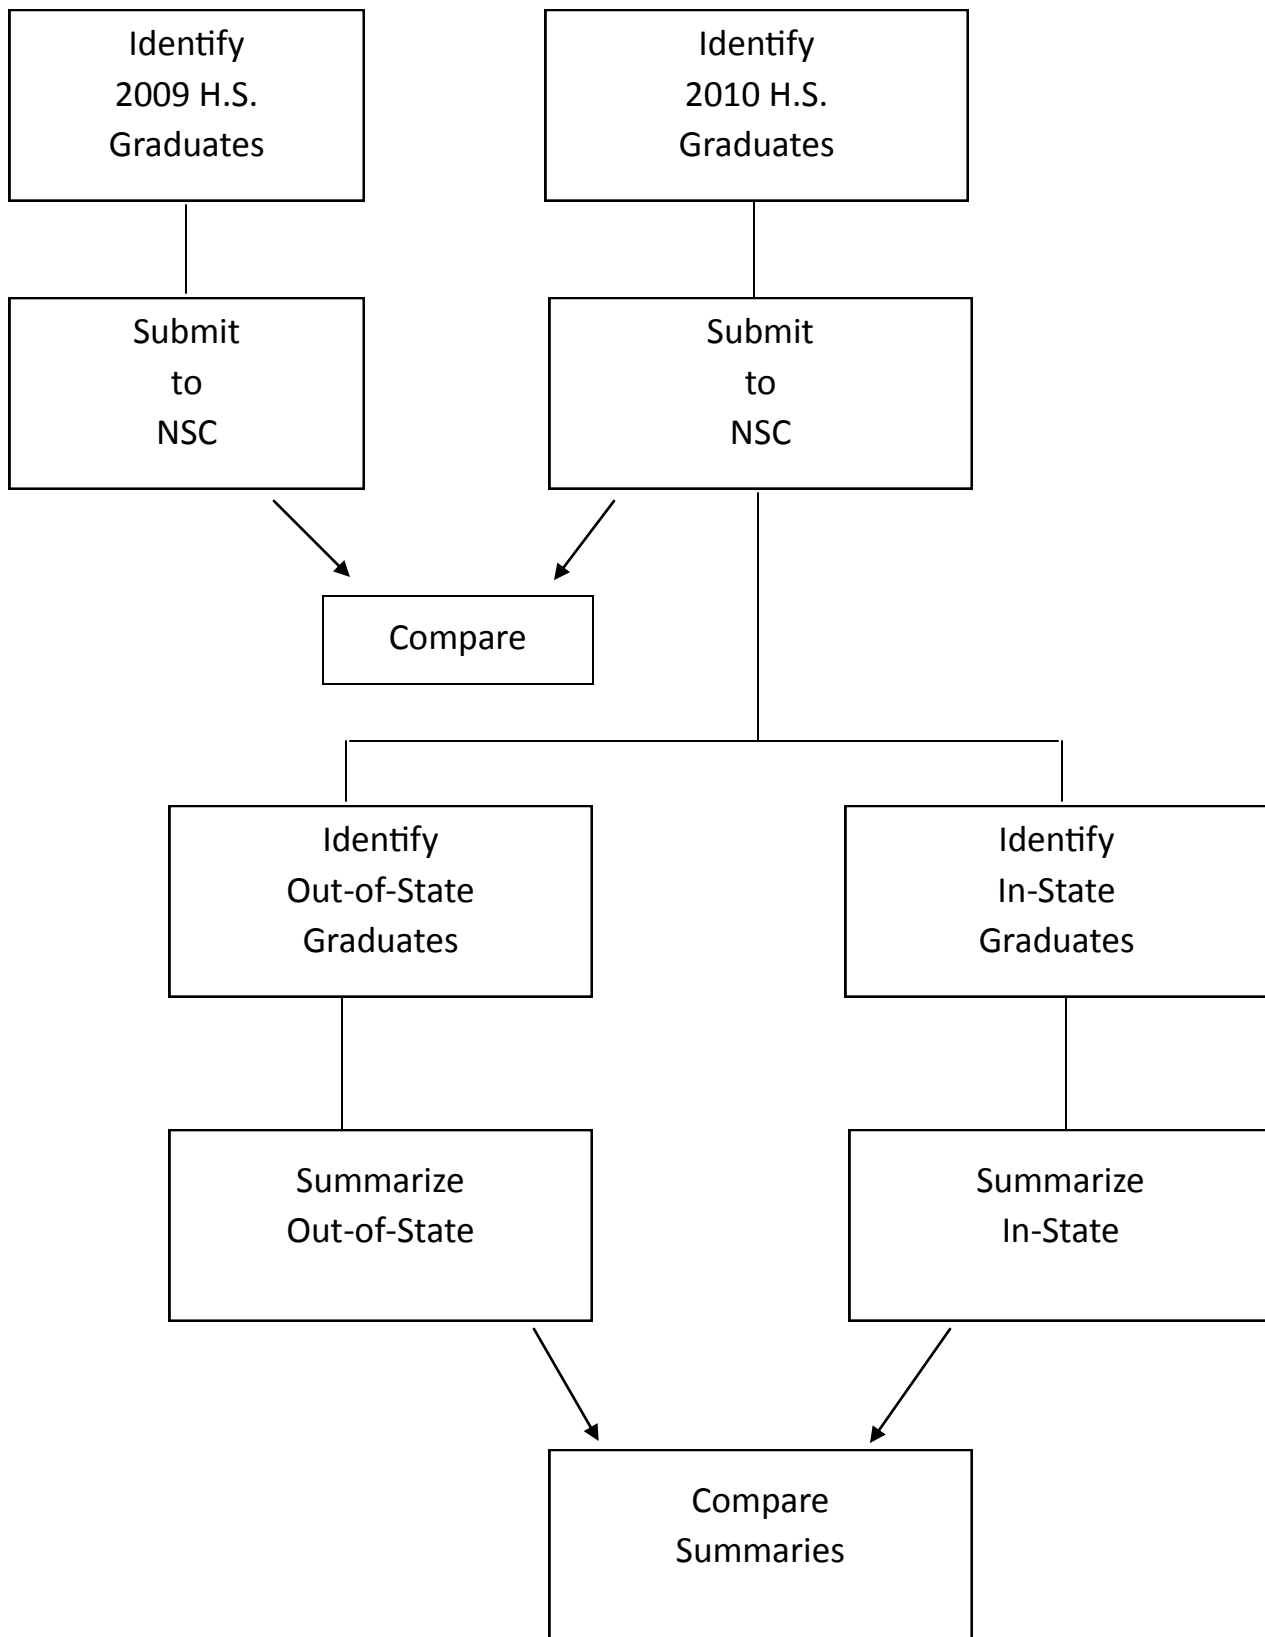

Project Model

National Student Clearinghouse for CACG

Match H.S. data files against NSC to identify students who went out-of-state

- Identify 2 years of H.S. graduates
- Contact NSC for guidelines & procedures
- Prepare 1st year of data
 - ◇ Query 1st file
 - ◇ Produce in NSC format
 - ◇ Eliminate duplicates
- Prepare 2nd year of data
 - ◇ Query 2nd file
 - ◇ Produce NSC format
 - ◇ Eliminate duplicates
- Combine 2 files
- Submit 1 file to NSC