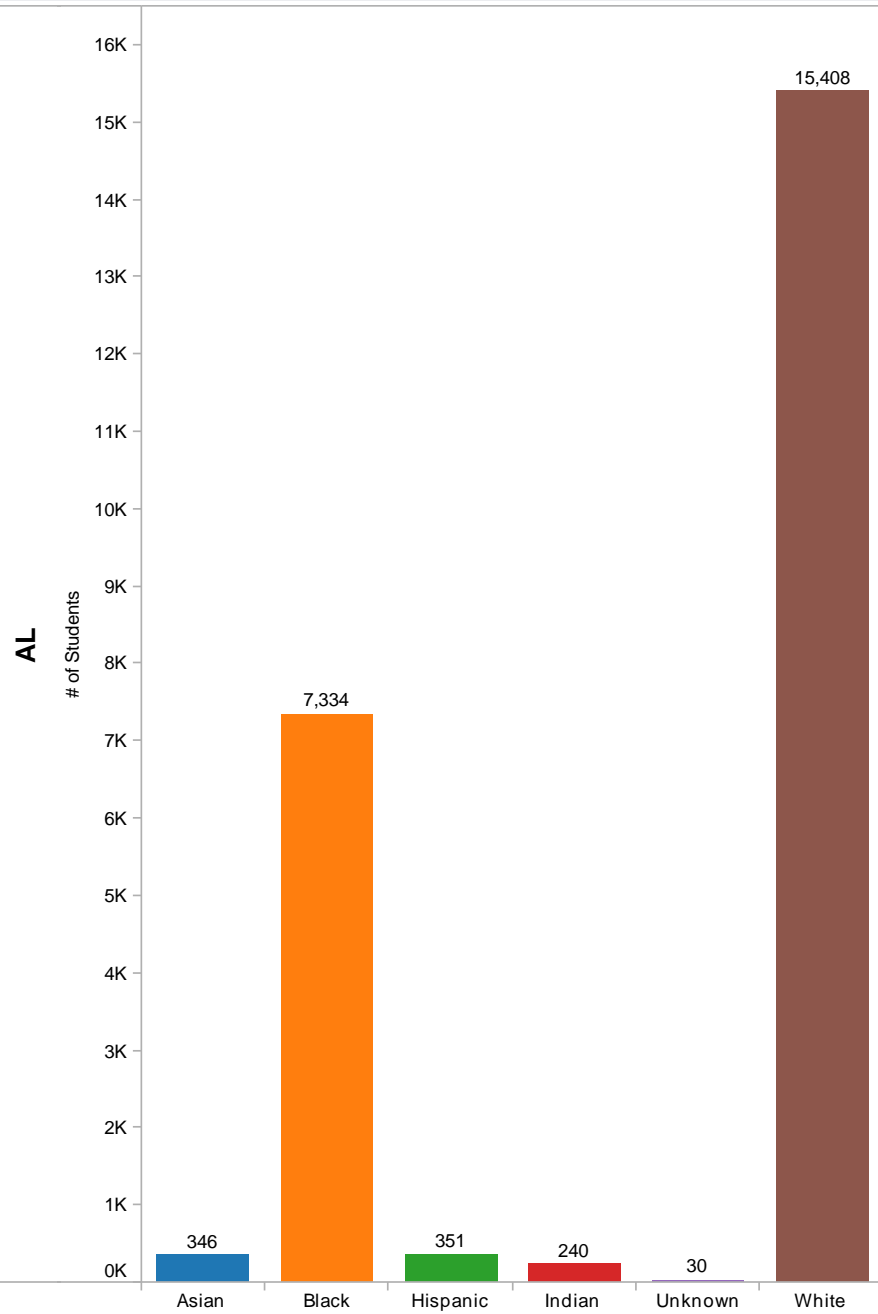

# SURROUNDING STATES

2010 HS Graduates Enrolled in IHE in Alabama by Lunch Type

**Gender**  
■ Female  
■ Male

2010 HS Graduates Enrolled in IHE in Surrounding States by Lunch Type

2010 HS Graduates Enrolled in IHE in Alabama by Race/Ethnicity