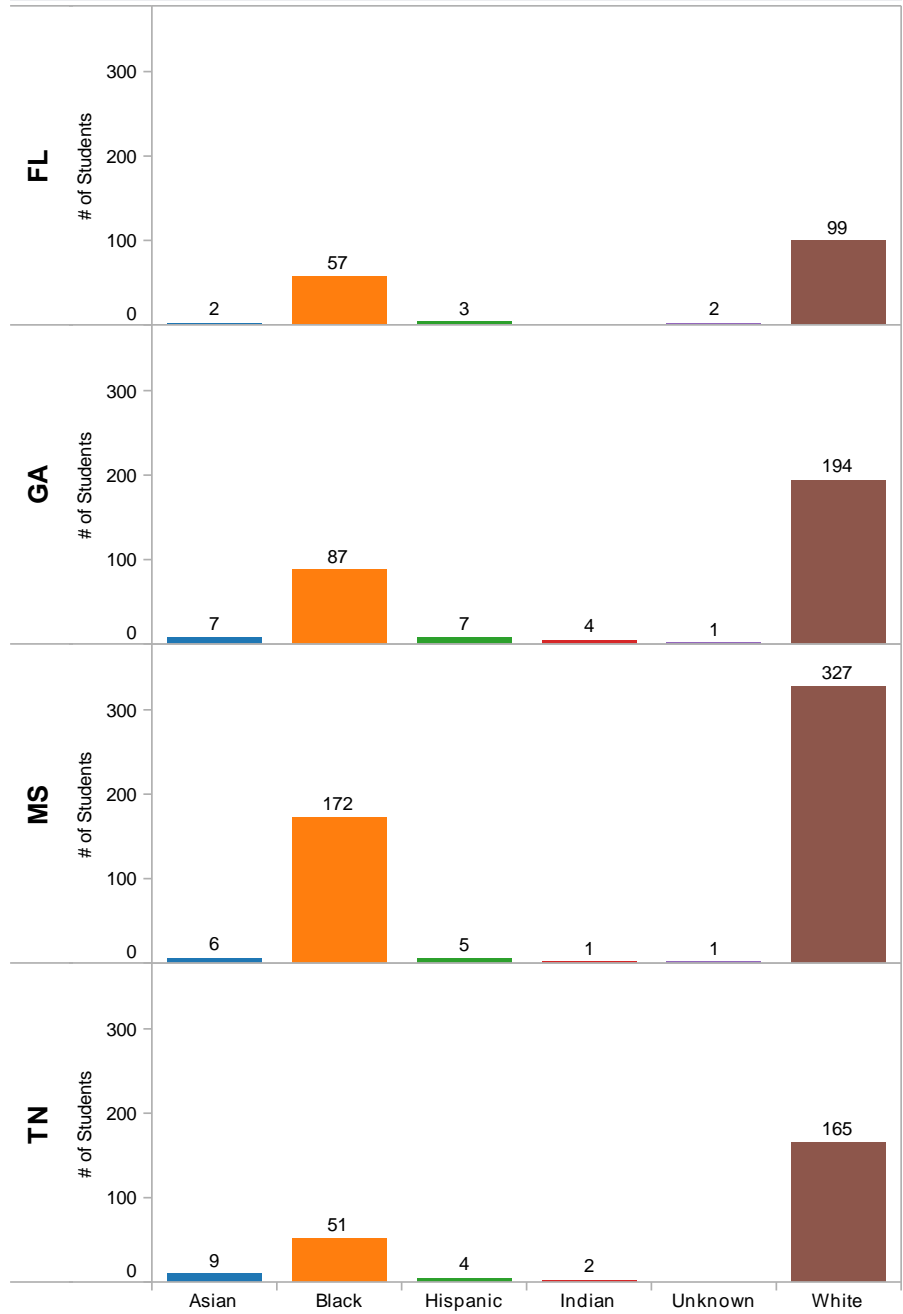

2010 HS Graduates Enrolled in IHE in Surrounding States by Race/Ethnicity

Race

- Asian
- Black
- Hispanic
- Indian
- Unknown
- White