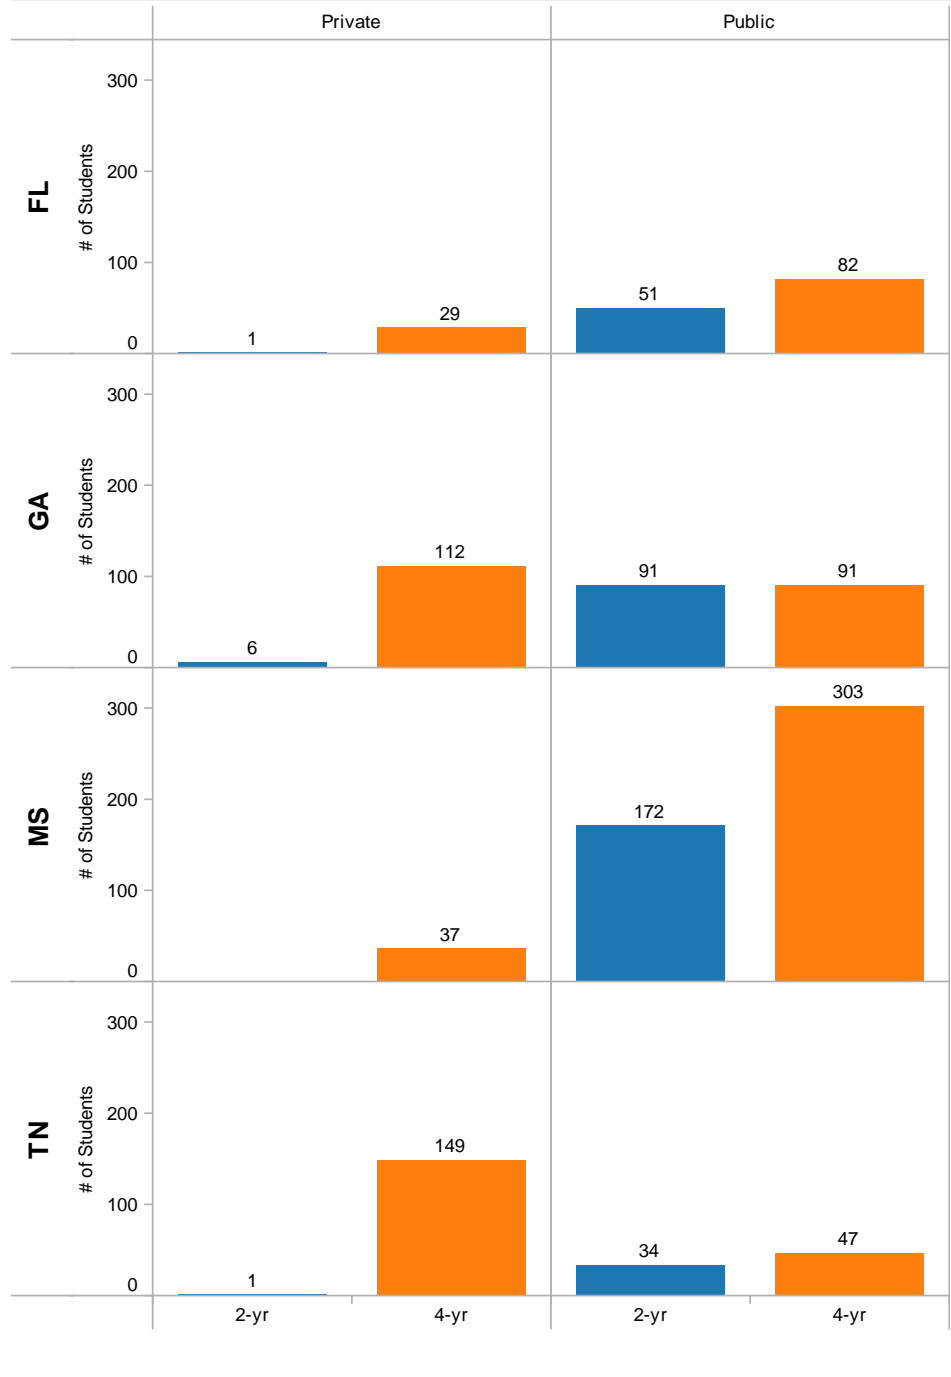

2010 HS Graduates Enrolled in IHE in Surrounding States