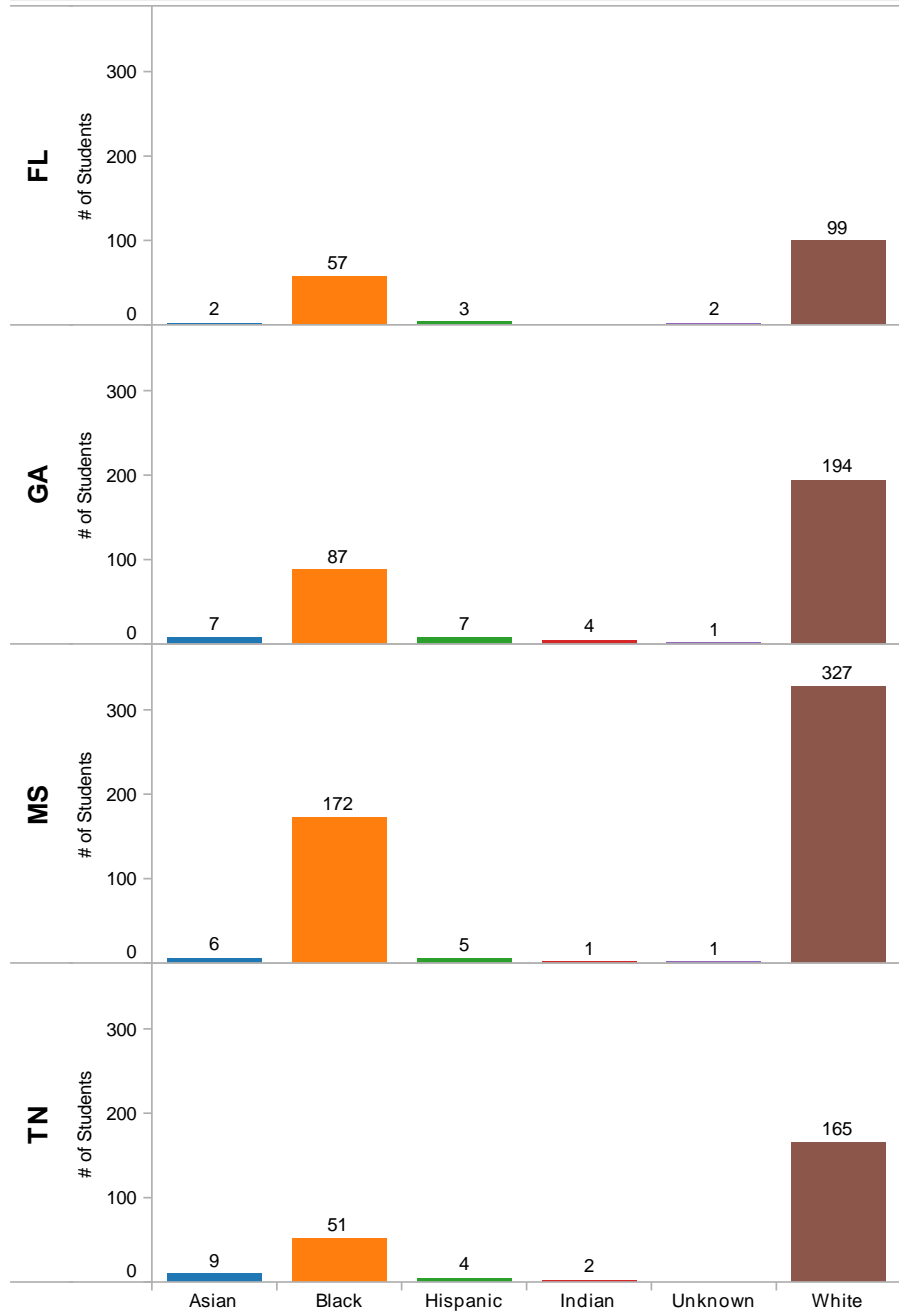

2010 HS Graduates Enrolled in IHE in Surrounding States by Race/Ethnicity

Race
■ Asian   ■ Black   ■ Hispanic   ■ Indian   ■ Unknown   ■ White