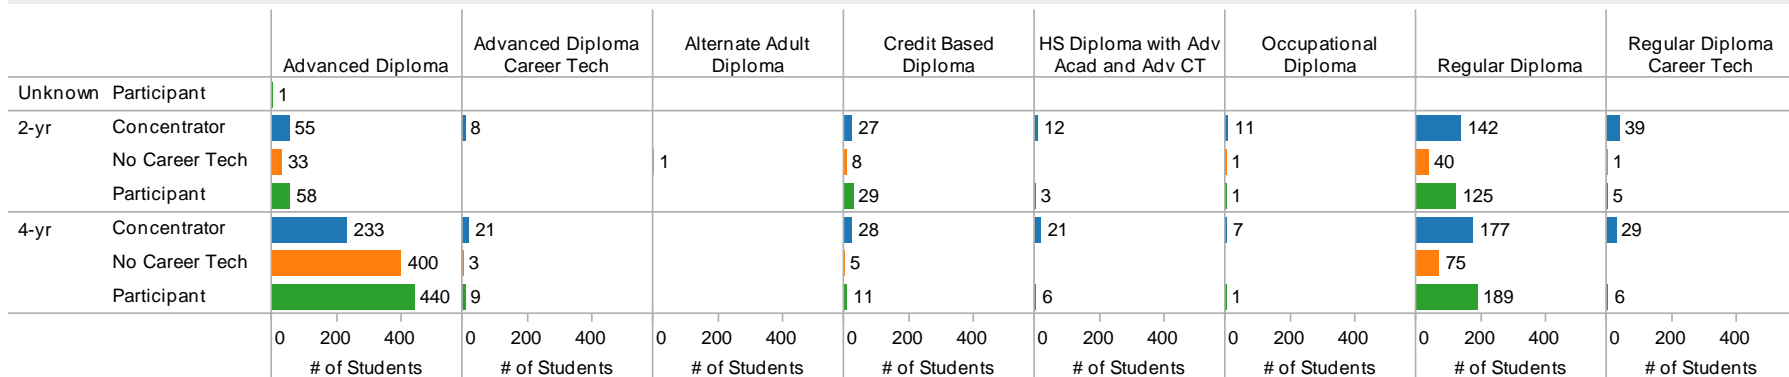

2010 HS Graduates Enrolled Out-of-State by Diploma Type, IHE Type and Career Tech Designation

Career Tech
■ Concentrator
■ No Career Tech
■ Participant