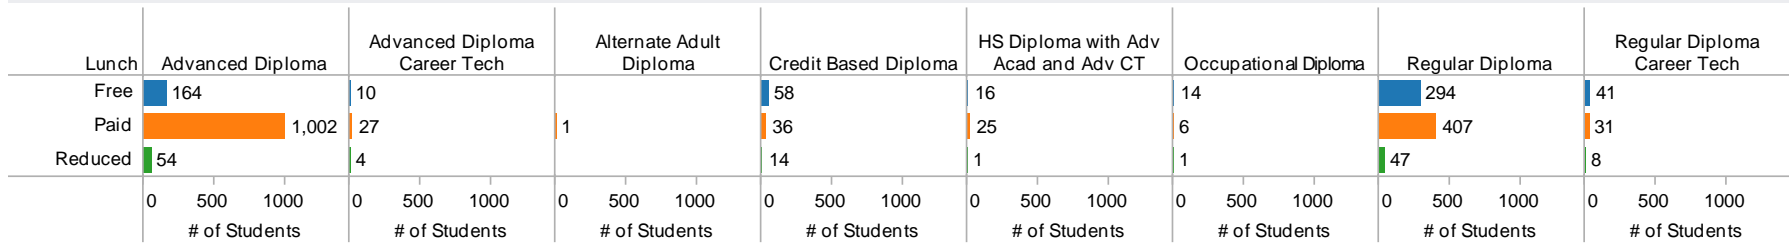

2010 HS Graduates Enrolled Out-of-State by Diploma Type and Lunch

Lunch
■ Free
■ Paid
■ Reduced