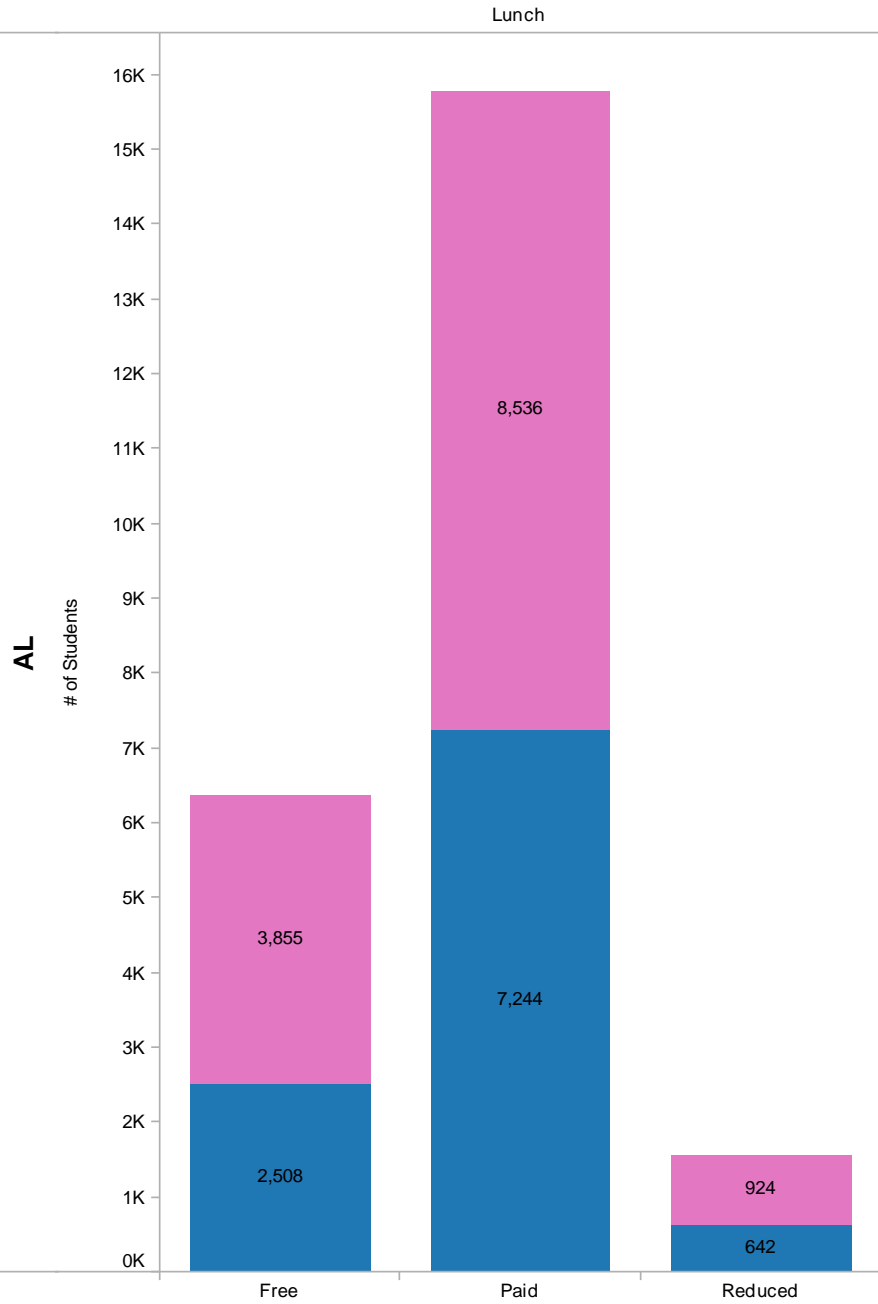

2010 HS Graduates Enrolled in IHE in Alabama by Lunch Type