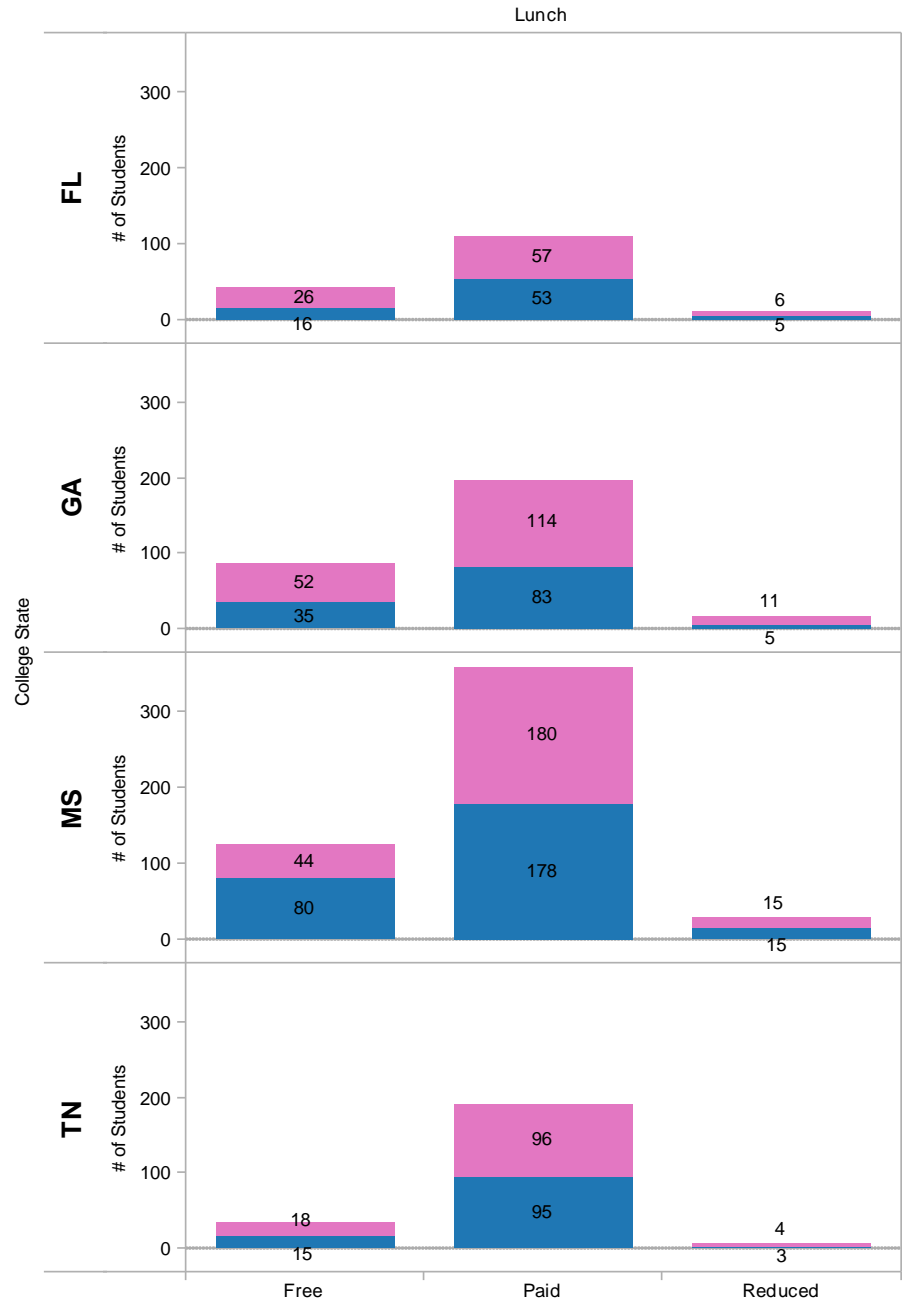

# SURROUNDING STATES

2010 HS Graduates Enrolled in IHE in Alabama by Lunch Type

**Gender**  
■ Female  
■ Male

2010 HS Graduates Enrolled in IHE in Surrounding States by Lunch Type

2010 HS Graduates Enrolled in IHE in Alabama by Race/Ethnicity